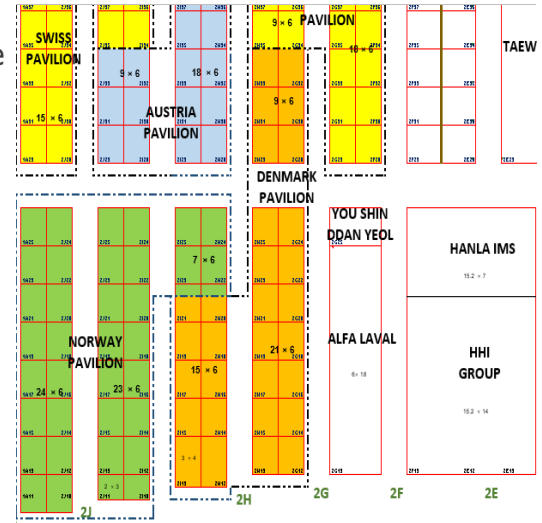

NORWEGIAN
MARITIME
EXPORTERS

Why exhibit at **Kormarine 2021**?

At Kormarine you get the opportunity to meet and network with the decision makers from Korea's top shipyards. Kormarine has been a trusted brand for over 40 years and is more than just a trade show. In correlation with the show you can take part in conferences, seminars, awards, and networking events.

The **Team Norway Pavilion** have an **brand new, excellent location** close to the main entrance in Hall N1 as shown on the hall map to the right.

The pavilion will be branded under the official **Norway-profile** highlighting our companies' connection to each other and to Norway. This **strengthens our brands** and **create synergies**.

In addition, we provide **room for individual profiling** of each stand, which can be coordinated with our stand contractor.

PRICES

Regular stand package:

NME members: NOK 9,450.- per sqm

Non-members: NOK 10,990.- per sqm

Prices include: Footprint area, walls including print, carpet, spot lights, table and chairs, info desk and brochure rack, access to common lounge area, lunch available billed by consumption, free coffee, tea and water during opening hours, project management and presence from NME staff during the exhibition period.

Self-builders:

NME members: NOK 6,300.- per sqm

Non-members: NOK 7,500.- per sqm

Prices include: Footprint area, access to common lounge area, lunch available billed by consumption, free coffee, tea and water during opening hours, project management and presence from NME staff during the exhibition period.

Registration:

Sign up for the team Norway Pavilion by using this link: [Kormarine 2021](#)

Contact person in NME:

Nini C. Paulsen

Email: nini@nme.no

Mobile: +47 481 06 160